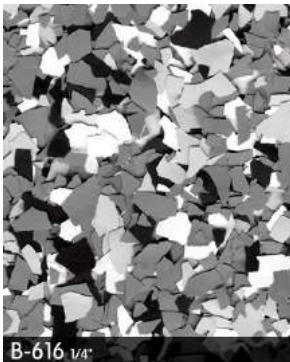

Color Flake Chart

Infinity Epoxy LLC offers many color flake choices including:

Cabin Fever

Bucky

Orbit

Domino

Portobello

Outback

Leapord

Buckskin

Wombat

Creekbed

Rocky Ridge

Welsch

Colors shown are approximate. Actual colors may vary depending on the coating system and normal production tolerance.

Color Flake Chart

Setter

Beast

Twine

Honeycomb

Grizzly

Colors shown are approximate. Actual colors may vary depending on the coating system and normal production tolerance.